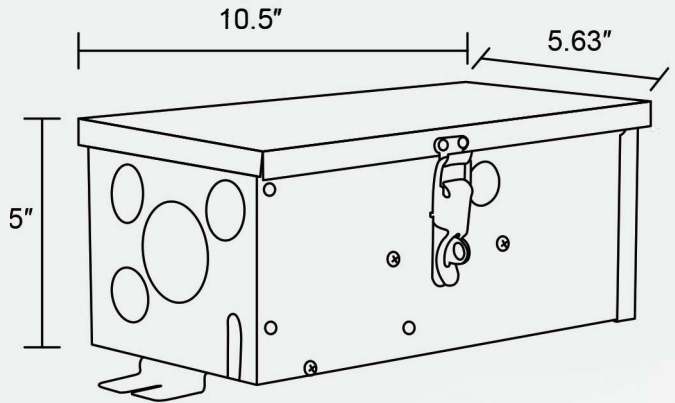

PROJECT

DATE

TYPE

CATALOG#

KEY FEATURES

- Fully encapsulated TOROID core with lifetime warranty
- Primary side thermal protection, secondary side magnetic circuit breaker
- Suitable for halogen and LED
- Best transformer for small or medium-sized projects

PRODUCT SPECIFICATIONS

Material: 304 Stainless steel
Core: TOROID
Wire Lead: 6'
Input: 120VAC
Output: 12V,13V,14V,15V
Warranty: Lifetime