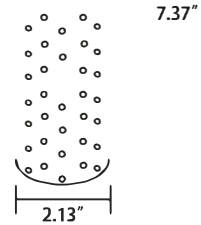

PROJECT

DATE

TYPE

CATALOG#

**KEY FEATURES**

- Can be utilized for tree-mounted installations
- Beautiful perforated design
- Field replaceable led lamp

**PRODUCT SPECIFICATIONS**

Material: Solid brass  
 Socket: BI PIN  
 Lens: No  
 Lamp: MR16(not included)  
 Wire lead: 3' - #18/2 lighting wire  
 Voltage: 12V AC/DC

**ORDERING INFORMATION**

**FIXTURE CONFIGURATUION**

GOL-921- **BBR**

FINISH   
 Bronze

**LED LAMP CONFIGURATION**

LED-MR16

LED WATTAGE

3W 260LM  
 5W 390LM  
 7W 490LM

KELVIN TEMPERATURE

27K 2700K  
 30K 3000K

BEAM ANGLE

15D 15° WIDE  
 38D 38° WIDE  
 60D 60° WIDE